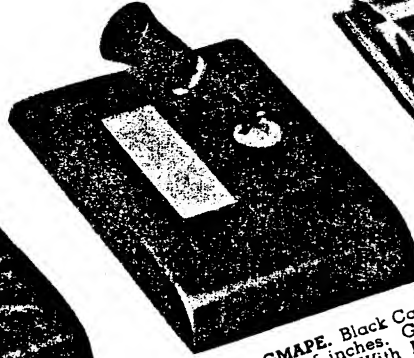

# \$12.50 *Lifetime*\* GIFTS

COMPLETE WITH PEN

N348 ADBYL. Green Brazilian Onyx. 3 x 5 inches. Gold trim. With LIFETIME Pen \$12.50.

N298 BUEXP. Brown Onyx. 3 1/4 x 5 inches. Gold name plate. With Brown LIFETIME Pen \$12.50.